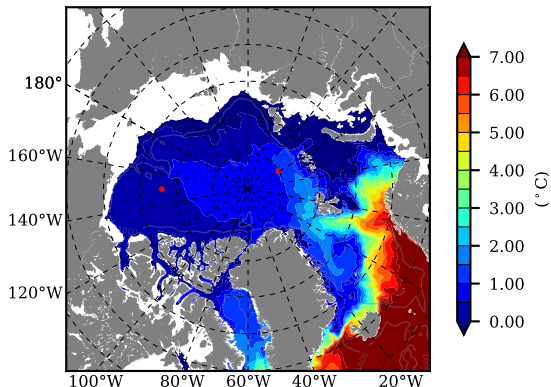

ERA01NEM405ALL AW Max Temp over 1985

AW Max Temp from PHC 3.0

ERA01NEM405ALL AW Max Temp depth

AW Max Temp depth from PHC 3.0