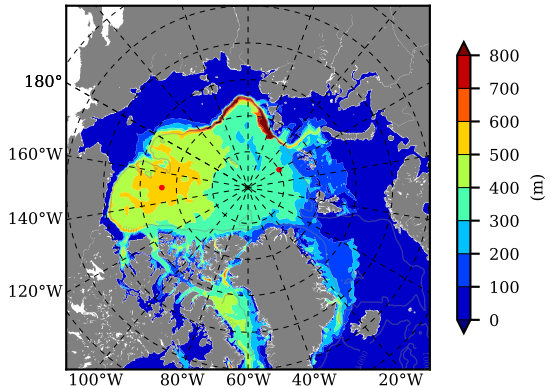

ERA01NEM405ALL AW Max Temp over 1985

AW Max Temp from PHC 3.0

ERA01NEM405ALL AW Max Temp depth

AW Max Temp depth from PHC 3.0