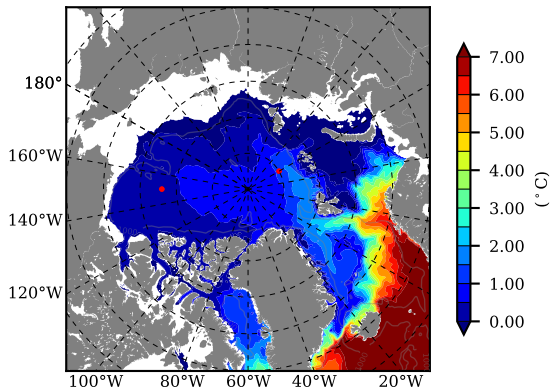

ERA01NEM405ALL AW Max Temp over 1986

AW Max Temp from PHC 3.0

ERA01NEM405ALL AW Max Temp depth

AW Max Temp depth from PHC 3.0