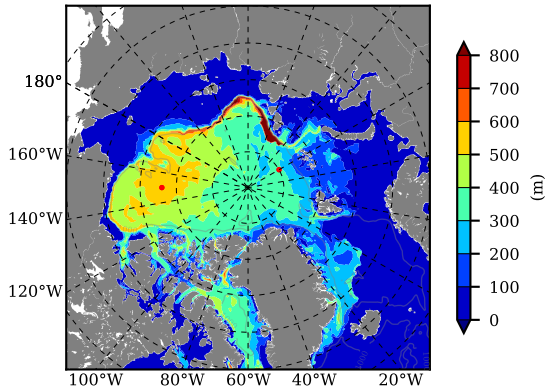

ERA01NEM405ALL AW Max Temp over 1986

AW Max Temp from PHC 3.0

ERA01NEM405ALL AW Max Temp depth

AW Max Temp depth from PHC 3.0