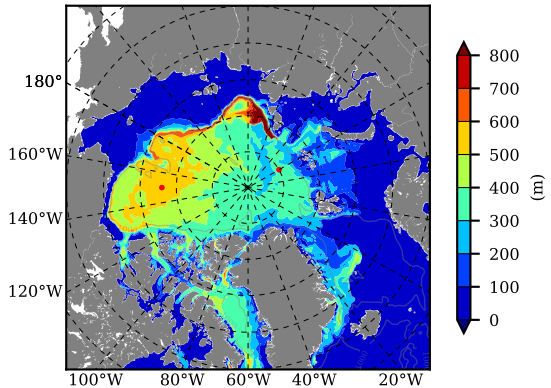

ERA01NEM405ALL AW Max Temp over 1987

AW Max Temp from PHC 3.0

ERA01NEM405ALL AW Max Temp depth

AW Max Temp depth from PHC 3.0