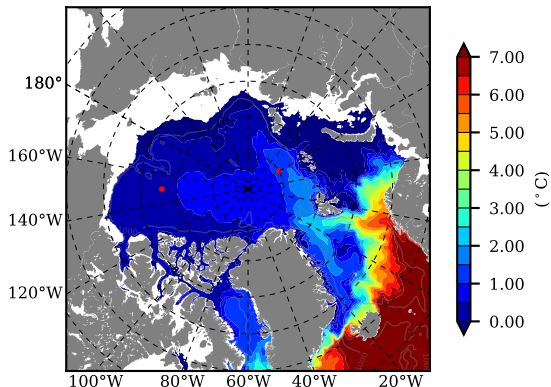

ERA01NEM405ALL AW Max Temp over 1987

AW Max Temp from PHC 3.0

ERA01NEM405ALL AW Max Temp depth

AW Max Temp depth from PHC 3.0