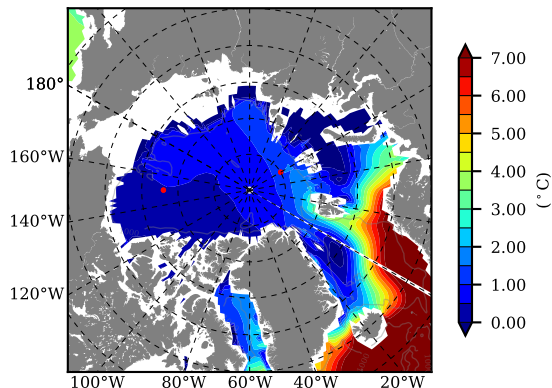

ERA01NEM405ALL AW Max Temp over 1988

AW Max Temp from PHC 3.0

ERA01NEM405ALL AW Max Temp depth

AW Max Temp depth from PHC 3.0