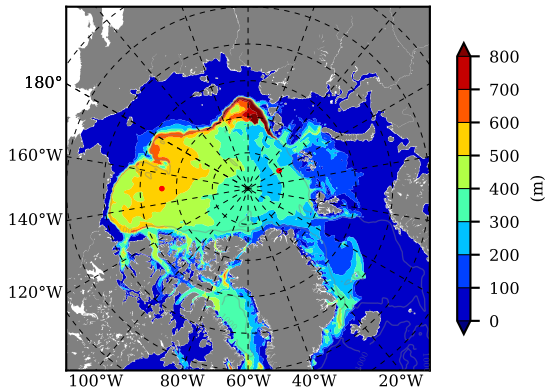

ERA01NEM405ALL AW Max Temp over 1988

AW Max Temp from PHC 3.0

ERA01NEM405ALL AW Max Temp depth

AW Max Temp depth from PHC 3.0