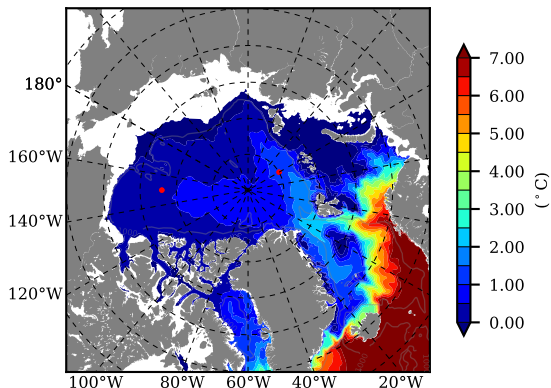

ERA01NEM405ALL AW Max Temp over 1988

AW Max Temp from PHC 3.0

ERA01NEM405ALL AW Max Temp depth

AW Max Temp depth from PHC 3.0