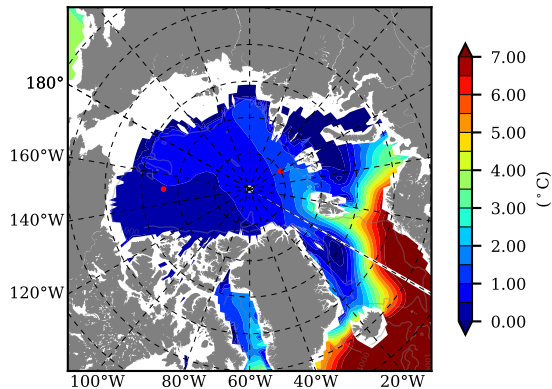

ERA01NEM405ALL AW Max Temp over  
1989

AW Max Temp from  
PHC 3.0

ERA01NEM405ALL AW Max Temp depth

AW Max Temp depth from  
PHC 3.0