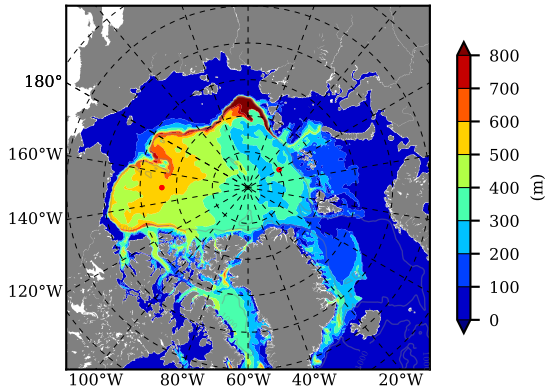

ERA01NEM405ALL AW Max Temp over  
1989

AW Max Temp from  
PHC 3.0

ERA01NEM405ALL AW Max Temp depth

AW Max Temp depth from  
PHC 3.0