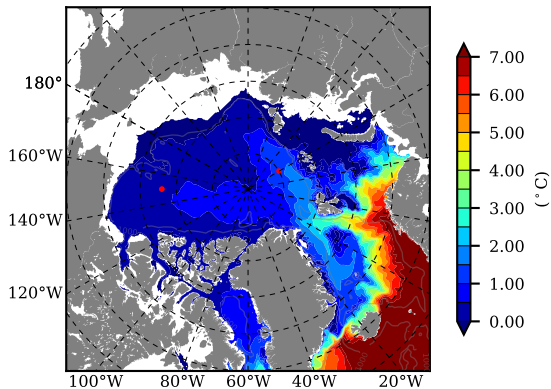

ERA01NEM405ALL AW Max Temp over  
1989

AW Max Temp from  
PHC 3.0

ERA01NEM405ALL AW Max Temp depth

AW Max Temp depth from  
PHC 3.0