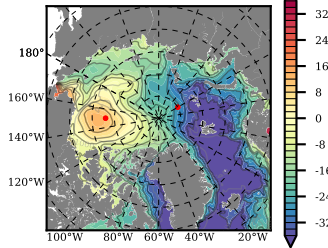

ERA01NEM405ALL mean FWC (m) over 1979

Mean FWC (m) from BG Obs Sys. (Proshutinsky et al. GRL2018) over year 2003-2017

Mean FWC (m) from Init State

ERA01NEM405ALL mean SSH anomaly

Mean DOT from Armitage et al. 2017 2003-2014