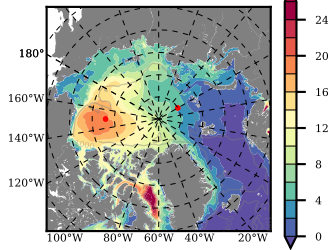

ERA01NEM405ALL mean FWC (m) over 1979

Mean FWC (m) from BG Obs Sys. (Proshutinsky et al. GRL2018) over year 2003-2017

Mean FWC (m) from Init State

ERA01NEM405ALL mean SSH anomaly

Mean DOT from Armitage et al. 2017 2003-2014