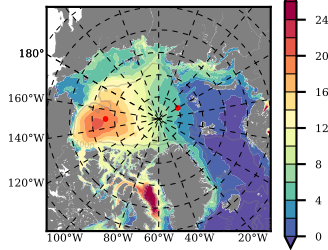

ERA01NEM405ALL mean FWC (m) over 1980

Mean FWC (m) from BG Obs Sys. (Proshutinsky et al. GRL2018) over year 2003-2017

Mean FWC (m) from Init State

ERA01NEM405ALL mean SSH anomaly

Mean DOT from Armitage et al. 2017 2003-2014