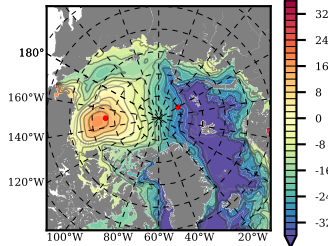

ERA01NEM405ALL mean FWC (m) over 1980

Mean FWC (m) from BG Obs Sys. (Proshutinsky et al. GRL2018) over year 2003-2017

Mean FWC (m) from Init State

ERA01NEM405ALL mean SSH anomaly

Mean DOT from Armitage et al. 2017 2003-2014