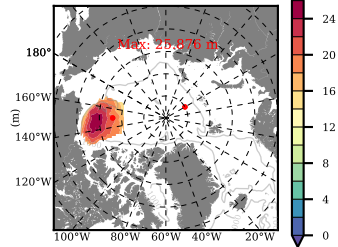

ERA01NEM405ALL mean FWC (m) over 1981

Mean FWC (m) from BG Obs Sys. (Proshutinsky et al. GRL2018) over year 2003-2017

Mean FWC (m) from Init State

ERA01NEM405ALL mean SSH anomaly

Mean DOT from Armitage et al. 2017 2003-2014