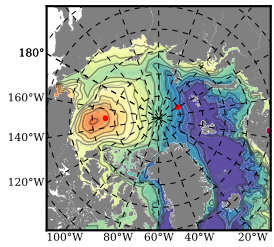

ERA01NEM405ALL mean FWC (m) over 1981

Mean FWC (m) from BG Obs Sys. (Proshutinsky et al. GRL2018) over year 2003-2017

Mean FWC (m) from Init State

ERA01NEM405ALL mean SSH anomaly

Mean DOT from Armitage et al. 2017 2003-2014