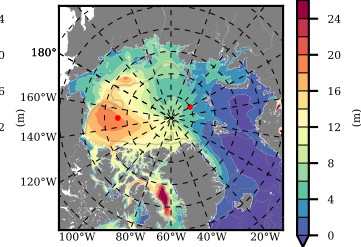

ERA01NEM405ALL mean FWC (m) over 1981

Mean FWC (m) from BG Obs Sys. (Proshutinsky et al. GRL2018) over year 2003-2017

Mean FWC (m) from Init State

ERA01NEM405ALL mean SSH anomaly

Mean DOT from Armitage et al. 2017 2003-2014