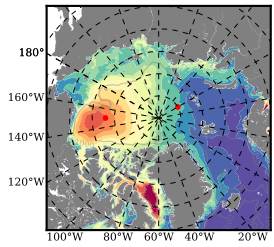

ERA01NEM405ALL mean FWC (m) over 1981

Mean FWC (m) from BG Obs Sys. (Proshutinsky et al. GRL2018) over year 2003-2017

Mean FWC (m) from Init State

ERA01NEM405ALL mean SSH anomaly

Mean DOT from Armitage et al. 2017 2003-2014