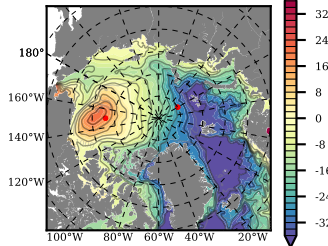

ERA01NEM405ALL mean FWC (m) over 1982

Mean FWC (m) from BG Obs Sys. (Proshutinsky et al. GRL2018) over year 2003-2017

Mean FWC (m) from Init State

ERA01NEM405ALL mean SSH anomaly

Mean DOT from Armitage et al. 2017 2003-2014