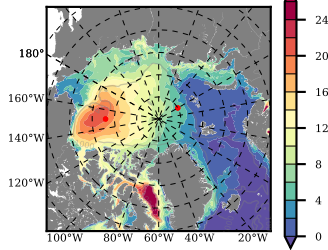

ERA01NEM405ALL mean FWC (m) over 1982

Mean FWC (m) from BG Obs Sys. (Proshutinsky et al. GRL2018) over year 2003-2017

Mean FWC (m) from Init State

ERA01NEM405ALL mean SSH anomaly

Mean DOT from Armitage et al. 2017 2003-2014