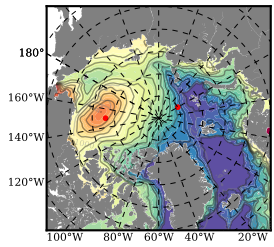

ERA01NEM405ALL mean FWC (m) over 1983

Mean FWC (m) from BG Obs Sys. (Proshutinsky et al. GRL2018) over year 2003-2017

Mean FWC (m) from Init State

ERA01NEM405ALL mean SSH anomaly

Mean DOT from Armitage et al. 2017 2003-2014