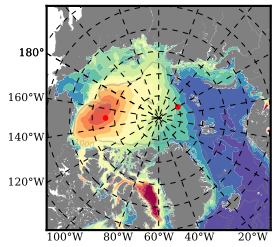

ERA01NEM405ALL mean FWC (m) over 1983

Mean FWC (m) from BG Obs Sys. (Proshutinsky et al. GRL2018) over year 2003-2017

Mean FWC (m) from Init State

ERA01NEM405ALL mean SSH anomaly

Mean DOT from Armitage et al. 2017 2003-2014