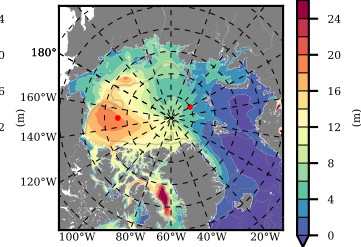

ERA01NEM405ALL mean FWC (m) over 1983

Mean FWC (m) from BG Obs Sys. (Proshutinsky et al. GRL2018) over year 2003-2017

Mean FWC (m) from Init State

ERA01NEM405ALL mean SSH anomaly

Mean DOT from Armitage et al. 2017 2003-2014