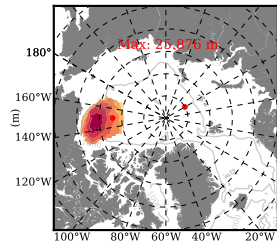

ERA01NEM405ALL mean FWC (m) over 1983

Mean FWC (m) from BG Obs Sys. (Proshutinsky et al. GRL2018) over year 2003-2017

Mean FWC (m) from Init State

ERA01NEM405ALL mean SSH anomaly

Mean DOT from Armitage et al. 2017 2003-2014