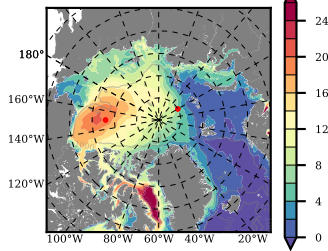

ERA01NEM405ALL mean FWC (m) over 1984

Mean FWC (m) from BG Obs Sys. (Proshutinsky et al. GRL2018) over year 2003-2017

Mean FWC (m) from Init State

ERA01NEM405ALL mean SSH anomaly

Mean DOT from Armitage et al. 2017 2003-2014