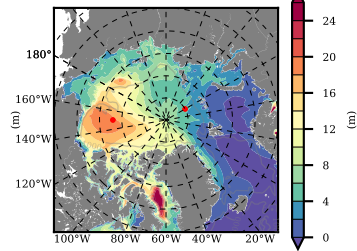

ERA01NEM405ALL mean FWC (m) over 1984

Mean FWC (m) from BG Obs Sys. (Proshutinsky et al. GRL2018) over year 2003-2017

Mean FWC (m) from Init State

ERA01NEM405ALL mean SSH anomaly

Mean DOT from Armitage et al. 2017 2003-2014