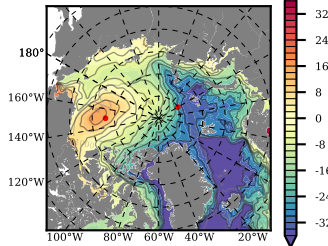

ERA01NEM405ALL mean FWC (m) over 1984

Mean FWC (m) from BG Obs Sys. (Proshutinsky et al. GRL2018) over year 2003-2017

Mean FWC (m) from Init State

ERA01NEM405ALL mean SSH anomaly

Mean DOT from Armitage et al. 2017 2003-2014