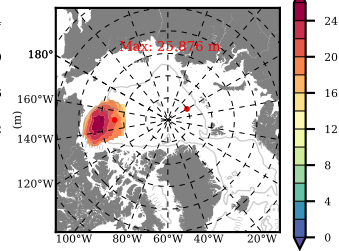

ERA01NEM405ALL mean FWC (m) over 1984

Mean FWC (m) from BG Obs Sys. (Proshutinsky et al. GRL2018) over year 2003-2017

Mean FWC (m) from Init State

ERA01NEM405ALL mean SSH anomaly

Mean DOT from Armitage et al. 2017 2003-2014