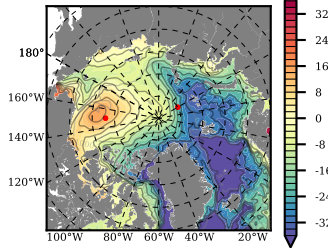

ERA01NEM405ALL mean FWC (m) over 1985

Mean FWC (m) from BG Obs Sys. (Proshutinsky et al. GRL2018) over year 2003-2017

Mean FWC (m) from Init State

ERA01NEM405ALL mean SSH anomaly

Mean DOT from Armitage et al. 2017 2003-2014