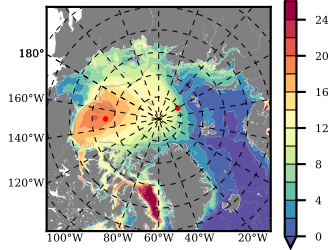

ERA01NEM405ALL mean FWC (m) over 1985

Mean FWC (m) from BG Obs Sys. (Proshutinsky et al. GRL2018) over year 2003-2017

Mean FWC (m) from Init State

ERA01NEM405ALL mean SSH anomaly

Mean DOT from Armitage et al. 2017 2003-2014