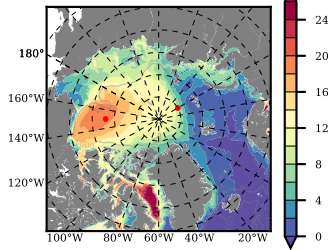

ERA01NEM405ALL mean FWC (m) over 1986

Mean FWC (m) from BG Obs Sys. (Proshutinsky et al. GRL2018) over year 2003-2017

Mean FWC (m) from Init State

ERA01NEM405ALL mean SSH anomaly

Mean DOT from Armitage et al. 2017 2003-2014