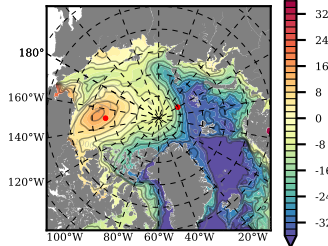

ERA01NEM405ALL mean FWC (m) over 1986

Mean FWC (m) from BG Obs Sys. (Proshutinsky et al. GRL2018) over year 2003-2017

Mean FWC (m) from Init State

ERA01NEM405ALL mean SSH anomaly

Mean DOT from Armitage et al. 2017 2003-2014