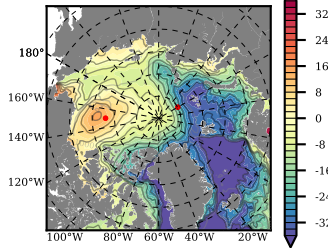

ERA01NEM405ALL mean FWC (m) over 1987

Mean FWC (m) from BG Obs Sys. (Proshutinsky et al. GRL2018) over year 2003-2017

Mean FWC (m) from Init State

ERA01NEM405ALL mean SSH anomaly

Mean DOT from Armitage et al. 2017 2003-2014