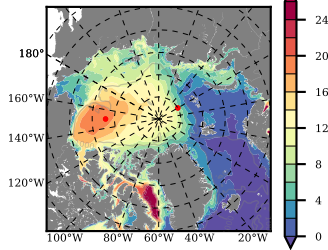

ERA01NEM405ALL mean FWC (m) over 1987

Mean FWC (m) from BG Obs Sys. (Proshutinsky et al. GRL2018) over year 2003-2017

Mean FWC (m) from Init State

ERA01NEM405ALL mean SSH anomaly

Mean DOT from Armitage et al. 2017 2003-2014