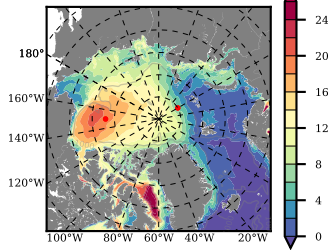

ERA01NEM405ALL mean FWC (m) over 1988

Mean FWC (m) from BG Obs Sys. (Proshutinsky et al. GRL2018) over year 2003-2017

Mean FWC (m) from Init State

ERA01NEM405ALL mean SSH anomaly

Mean DOT from Armitage et al. 2017 2003-2014