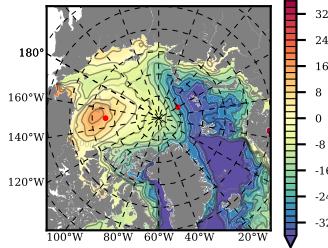

ERA01NEM405ALL mean FWC (m) over 1988

Mean FWC (m) from BG Obs Sys. (Proshutinsky et al. GRL2018) over year 2003-2017

Mean FWC (m) from Init State

ERA01NEM405ALL mean SSH anomaly

Mean DOT from Armitage et al. 2017 2003-2014