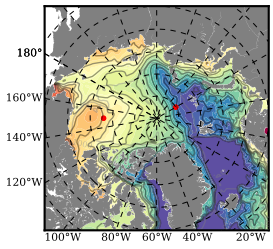

ERA01NEM405ALL mean FWC (m) over 1989

Mean FWC (m) from BG Obs Sys. (Proshutinsky et al. GRL2018) over year 2003-2017

Mean FWC (m) from Init State

ERA01NEM405ALL mean SSH anomaly

Mean DOT from Armitage et al. 2017 2003-2014