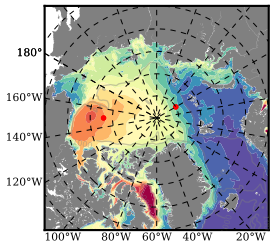

ERA01NEM405ALL mean FWC (m) over 1989

Mean FWC (m) from BG Obs Sys. (Proshutinsky et al. GRL2018) over year 2003-2017

Mean FWC (m) from Init State

ERA01NEM405ALL mean SSH anomaly

Mean DOT from Armitage et al. 2017 2003-2014