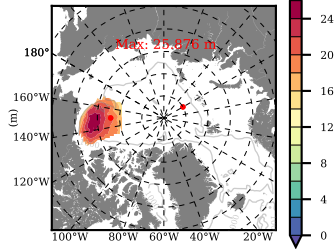

ERA01NEM405ALL mean FWC (m) over 1989

Mean FWC (m) from BG Obs Sys. (Proshutinsky et al. GRL2018) over year 2003-2017

Mean FWC (m) from Init State

ERA01NEM405ALL mean SSH anomaly

Mean DOT from Armitage et al. 2017 2003-2014