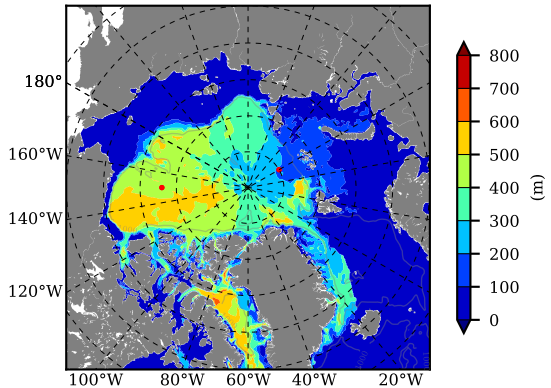

ERA01NEM405ASC AW Max Temp over 1979

AW Max Temp from PHC 3.0

ERA01NEM405ASC AW Max Temp depth

AW Max Temp depth from PHC 3.0