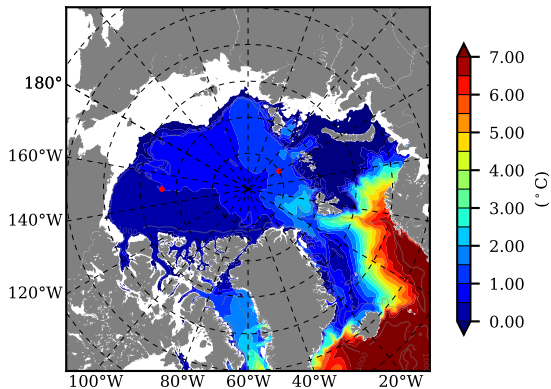

ERA01NEM405ASC AW Max Temp over 1979

AW Max Temp from PHC 3.0

ERA01NEM405ASC AW Max Temp depth

AW Max Temp depth from PHC 3.0