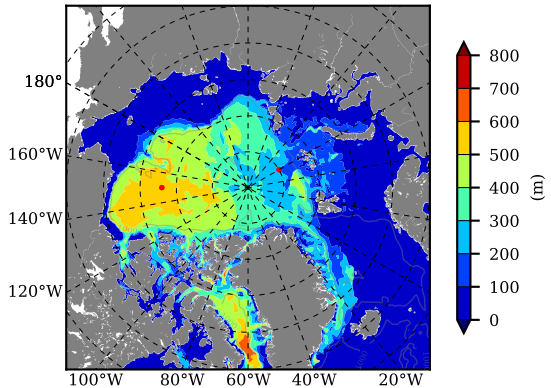

ERA01NEM405ASC AW Max Temp over 1980

AW Max Temp from PHC 3.0

ERA01NEM405ASC AW Max Temp depth

AW Max Temp depth from PHC 3.0