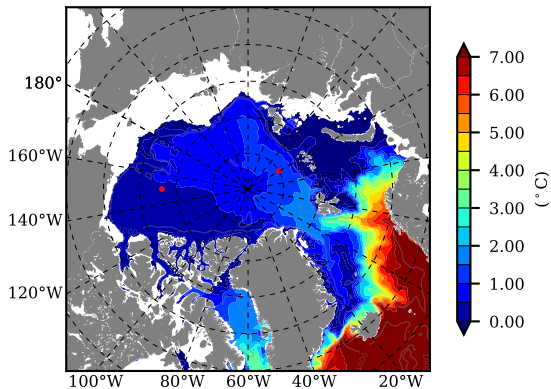

ERA01NEM405ASC AW Max Temp over 1980

AW Max Temp from PHC 3.0

ERA01NEM405ASC AW Max Temp depth

AW Max Temp depth from PHC 3.0