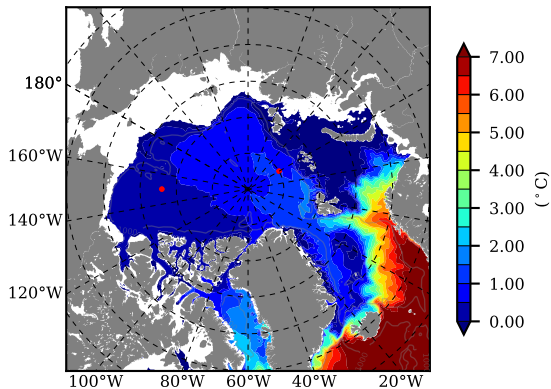

ERA01NEM405ASC AW Max Temp over 1981

AW Max Temp from PHC 3.0

ERA01NEM405ASC AW Max Temp depth

AW Max Temp depth from PHC 3.0