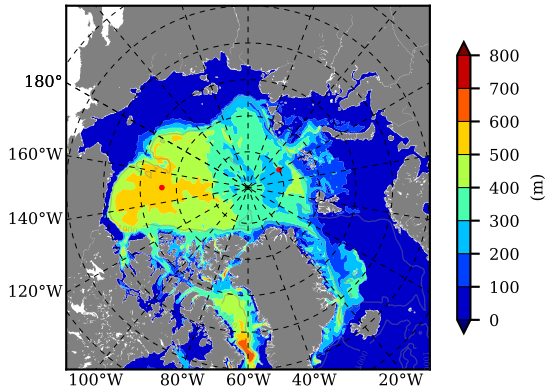

ERA01NEM405ASC AW Max Temp over 1981

AW Max Temp from PHC 3.0

ERA01NEM405ASC AW Max Temp depth

AW Max Temp depth from PHC 3.0