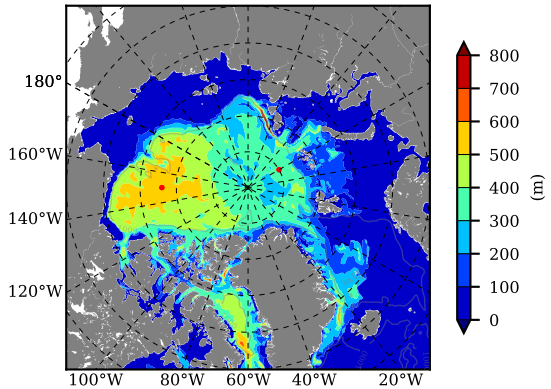

ERA01NEM405ASC AW Max Temp over 1982

AW Max Temp from PHC 3.0

ERA01NEM405ASC AW Max Temp depth

AW Max Temp depth from PHC 3.0