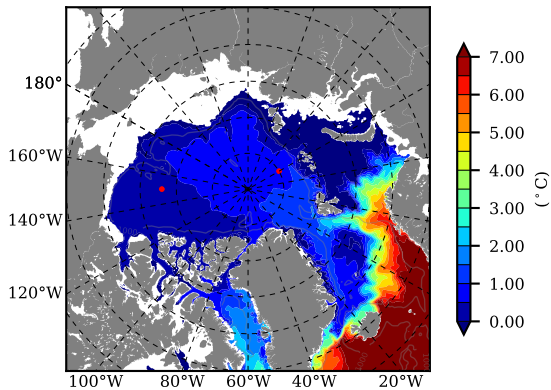

ERA01NEM405ASC AW Max Temp over 1982

AW Max Temp from PHC 3.0

ERA01NEM405ASC AW Max Temp depth

AW Max Temp depth from PHC 3.0