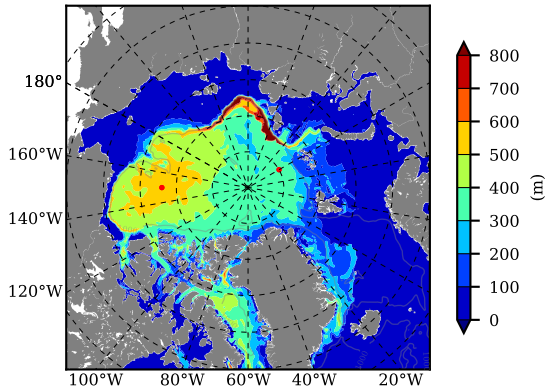

ERA01NEM405ASC AW Max Temp over 1985

AW Max Temp from PHC 3.0

ERA01NEM405ASC AW Max Temp depth

AW Max Temp depth from PHC 3.0