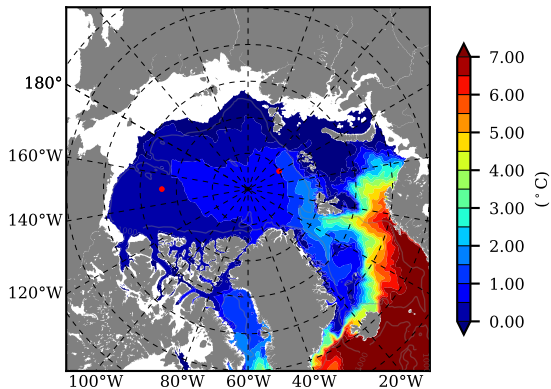

ERA01NEM405ASC AW Max Temp over 1985

AW Max Temp from PHC 3.0

ERA01NEM405ASC AW Max Temp depth

AW Max Temp depth from PHC 3.0