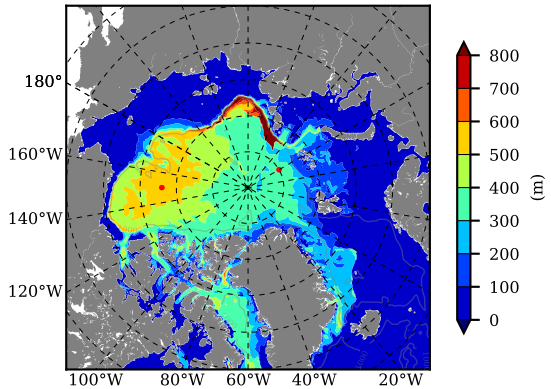

ERA01NEM405ASC AW Max Temp over 1986

AW Max Temp from PHC 3.0

ERA01NEM405ASC AW Max Temp depth

AW Max Temp depth from PHC 3.0