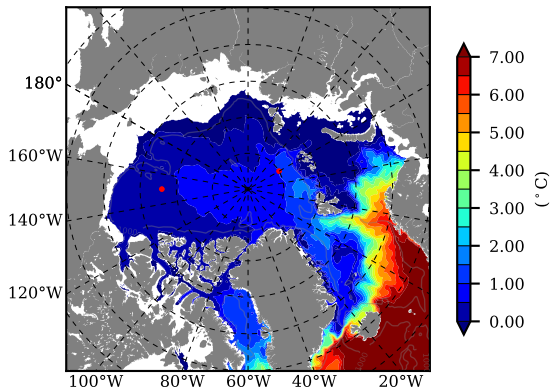

ERA01NEM405ASC AW Max Temp over 1986

AW Max Temp from PHC 3.0

ERA01NEM405ASC AW Max Temp depth

AW Max Temp depth from PHC 3.0