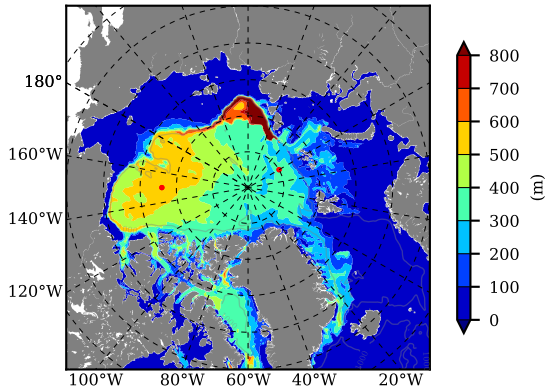

ERA01NEM405ASC AW Max Temp over 1987

AW Max Temp from PHC 3.0

ERA01NEM405ASC AW Max Temp depth

AW Max Temp depth from PHC 3.0