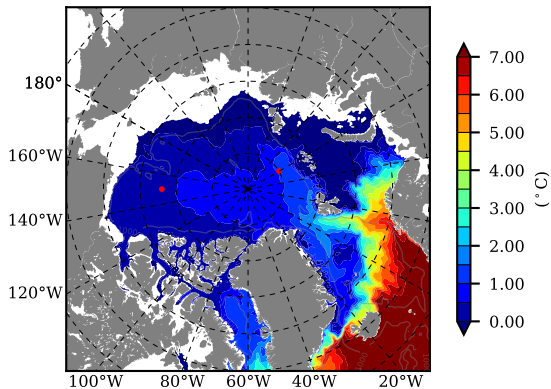

ERA01NEM405ASC AW Max Temp over 1987

AW Max Temp from PHC 3.0

ERA01NEM405ASC AW Max Temp depth

AW Max Temp depth from PHC 3.0