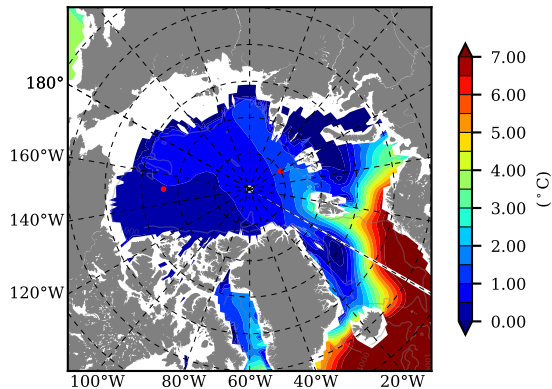

ERA01NEM405ASC AW Max Temp over 1988

AW Max Temp from PHC 3.0

ERA01NEM405ASC AW Max Temp depth

AW Max Temp depth from PHC 3.0