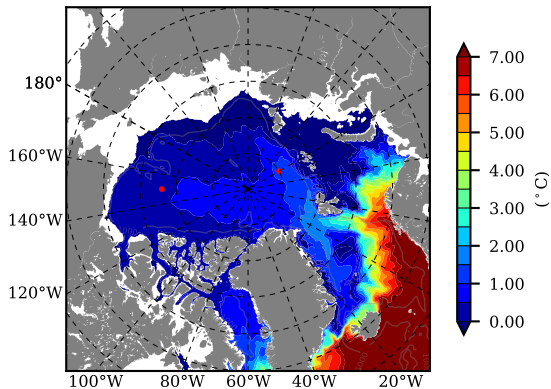

ERA01NEM405ASC AW Max Temp over 1988

AW Max Temp from PHC 3.0

ERA01NEM405ASC AW Max Temp depth

AW Max Temp depth from PHC 3.0