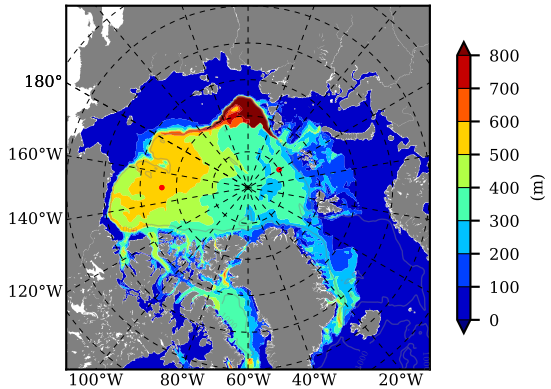

ERA01NEM405ASC AW Max Temp over 1988

AW Max Temp from PHC 3.0

ERA01NEM405ASC AW Max Temp depth

AW Max Temp depth from PHC 3.0