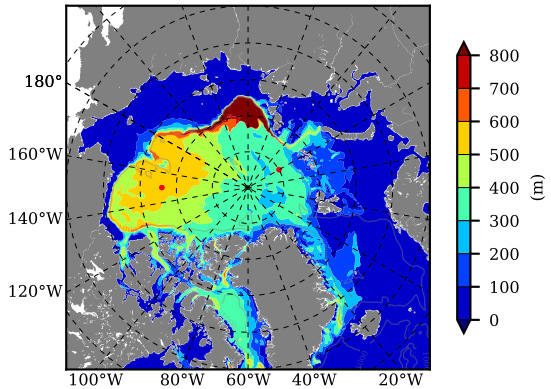

ERA01NEM405ASC AW Max Temp over 1989

AW Max Temp from PHC 3.0

ERA01NEM405ASC AW Max Temp depth

AW Max Temp depth from PHC 3.0