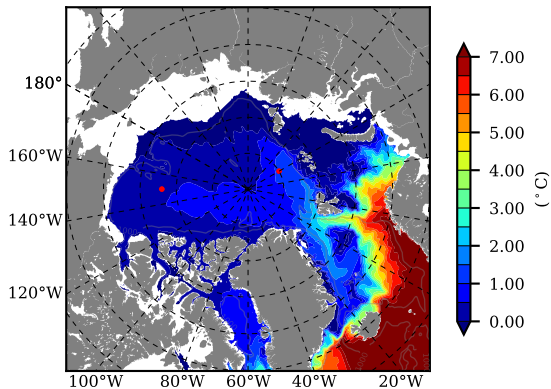

ERA01NEM405ASC AW Max Temp over 1989

AW Max Temp from PHC 3.0

ERA01NEM405ASC AW Max Temp depth

AW Max Temp depth from PHC 3.0