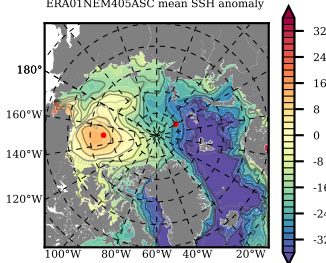

ERA01NEM405ASC mean FWC (m) over 1979

Mean FWC (m) from BG Obs Sys. (Proshutinsky et al. GRL2018) over year 2003-2017

Mean FWC (m) from Init State

ERA01NEM405ASC mean SSH anomaly

Mean DOT from Armitage et al. 2017 2003-2014