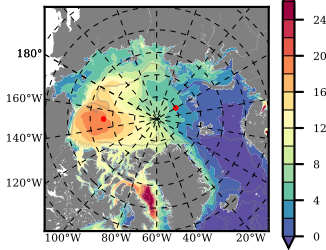

ERA01NEM405ASC mean FWC (m) over 1979

Mean FWC (m) from BG Obs Sys. (Proshutinsky et al. GRL2018) over year 2003-2017

Mean FWC (m) from Init State

ERA01NEM405ASC mean SSH anomaly

Mean DOT from Armitage et al. 2017 2003-2014