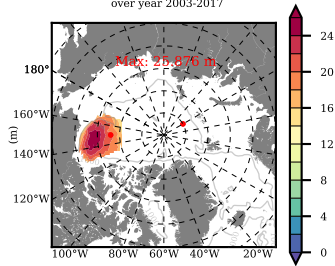

ERA01NEM405ASC mean FWC (m) over 1979

Mean FWC (m) from BG Obs Sys. (Proshutinsky et al. GRL2018) over year 2003-2017

Mean FWC (m) from Init State

ERA01NEM405ASC mean SSH anomaly

Mean DOT from Armitage et al. 2017 2003-2014