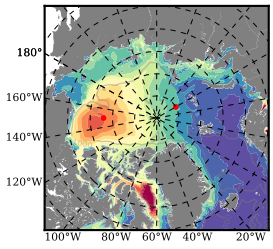

ERA01NEM405ASC mean FWC (m) over 1980

Mean FWC (m) from BG Obs Sys. (Proshutinsky et al. GRL2018) over year 2003-2017

Mean FWC (m) from Init State

ERA01NEM405ASC mean SSH anomaly

Mean DOT from Armitage et al. 2017 2003-2014