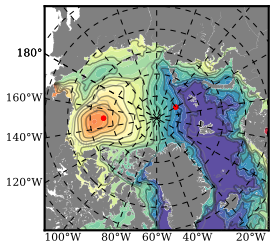

ERA01NEM405ASC mean FWC (m) over 1980

Mean FWC (m) from BG Obs Sys. (Proshutinsky et al. GRL2018) over year 2003-2017

Mean FWC (m) from Init State

ERA01NEM405ASC mean SSH anomaly

Mean DOT from Armitage et al. 2017 2003-2014