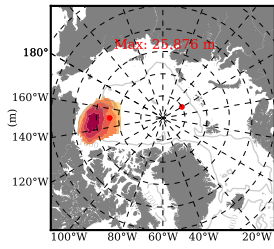

ERA01NEM405ASC mean FWC (m) over 1980

Mean FWC (m) from BG Obs Sys. (Proshutinsky et al. GRL2018) over year 2003-2017

Mean FWC (m) from Init State

ERA01NEM405ASC mean SSH anomaly

Mean DOT from Armitage et al. 2017 2003-2014