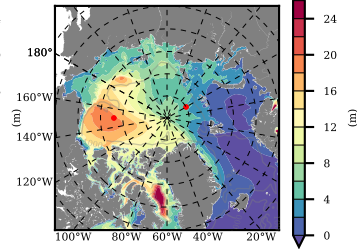

ERA01NEM405ASC mean FWC (m) over 1980

Mean FWC (m) from BG Obs Sys. (Proshutinsky et al. GRL2018) over year 2003-2017

Mean FWC (m) from Init State

ERA01NEM405ASC mean SSH anomaly

Mean DOT from Armitage et al. 2017 2003-2014