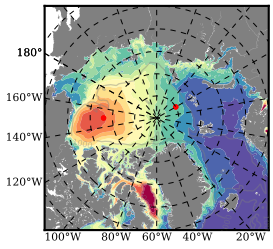

ERA01NEM405ASC mean FWC (m) over 1981

Mean FWC (m) from BG Obs Sys. (Proshutinsky et al. GRL2018) over year 2003-2017

Mean FWC (m) from Init State

ERA01NEM405ASC mean SSH anomaly

Mean DOT from Armitage et al. 2017 2003-2014