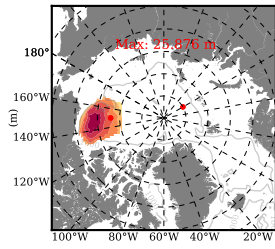

ERA01NEM405ASC mean FWC (m) over 1981

Mean FWC (m) from BG Obs Sys. (Proshutinsky et al. GRL2018) over year 2003-2017

Mean FWC (m) from Init State

ERA01NEM405ASC mean SSH anomaly

Mean DOT from Armitage et al. 2017 2003-2014