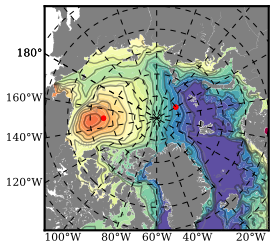

ERA01NEM405ASC mean FWC (m) over 1981

Mean FWC (m) from BG Obs Sys. (Proshutinsky et al. GRL2018) over year 2003-2017

Mean FWC (m) from Init State

ERA01NEM405ASC mean SSH anomaly

Mean DOT from Armitage et al. 2017 2003-2014