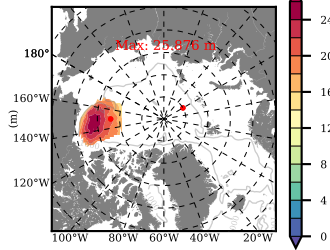

ERA01NEM405ASC mean FWC (m) over 1982

Mean FWC (m) from BG Obs Sys. (Proshutinsky et al. GRL2018) over year 2003-2017

Mean FWC (m) from Init State

ERA01NEM405ASC mean SSH anomaly

Mean DOT from Armitage et al. 2017 2003-2014