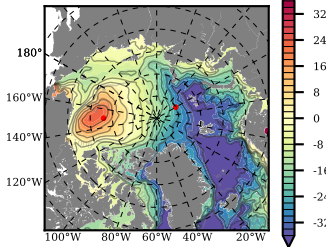

ERA01NEM405ASC mean FWC (m) over 1982

Mean FWC (m) from BG Obs Sys. (Proshutinsky et al. GRL2018) over year 2003-2017

Mean FWC (m) from Init State

ERA01NEM405ASC mean SSH anomaly

Mean DOT from Armitage et al. 2017 2003-2014