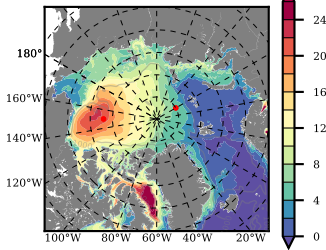

ERA01NEM405ASC mean FWC (m) over 1982

Mean FWC (m) from BG Obs Sys. (Proshutinsky et al. GRL2018) over year 2003-2017

Mean FWC (m) from Init State

ERA01NEM405ASC mean SSH anomaly

Mean DOT from Armitage et al. 2017 2003-2014