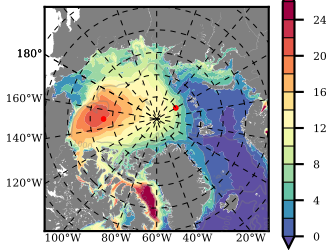

ERA01NEM405ASC mean FWC (m) over 1985

Mean FWC (m) from BG Obs Sys. (Proshutinsky et al. GRL2018) over year 2003-2017

Mean FWC (m) from Init State

ERA01NEM405ASC mean SSH anomaly

Mean DOT from Armitage et al. 2017 2003-2014