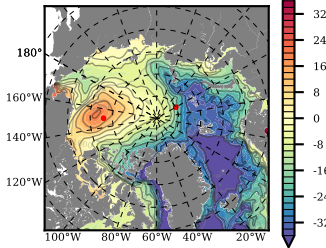

ERA01NEM405ASC mean FWC (m) over 1985

Mean FWC (m) from BG Obs Sys. (Proshutinsky et al. GRL2018) over year 2003-2017

Mean FWC (m) from Init State

ERA01NEM405ASC mean SSH anomaly

Mean DOT from Armitage et al. 2017 2003-2014