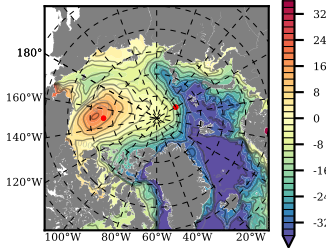

ERA01NEM405ASC mean FWC (m) over 1986

Mean FWC (m) from BG Obs Sys. (Proshutinsky et al. GRL2018) over year 2003-2017

Mean FWC (m) from Init State

ERA01NEM405ASC mean SSH anomaly

Mean DOT from Armitage et al. 2017 2003-2014