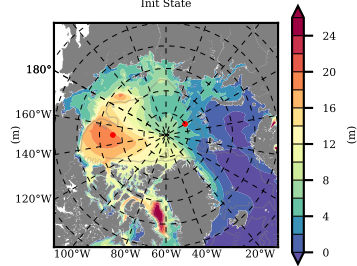

ERA01NEM405ASC mean FWC (m) over 1986

Mean FWC (m) from BG Obs Sys. (Proshutinsky et al. GRL2018) over year 2003-2017

Mean FWC (m) from Init State

ERA01NEM405ASC mean SSH anomaly

Mean DOT from Armitage et al. 2017 2003-2014