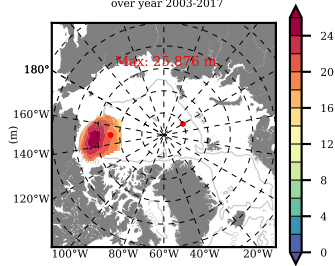

ERA01NEM405ASC mean FWC (m) over 1986

Mean FWC (m) from BG Obs Sys. (Proshutinsky et al. GRL2018) over year 2003-2017

Mean FWC (m) from Init State

ERA01NEM405ASC mean SSH anomaly

Mean DOT from Armitage et al. 2017 2003-2014