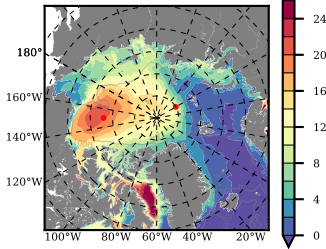

ERA01NEM405ASC mean FWC (m) over 1986

Mean FWC (m) from BG Obs Sys. (Proshutinsky et al. GRL2018) over year 2003-2017

Mean FWC (m) from Init State

ERA01NEM405ASC mean SSH anomaly

Mean DOT from Armitage et al. 2017 2003-2014