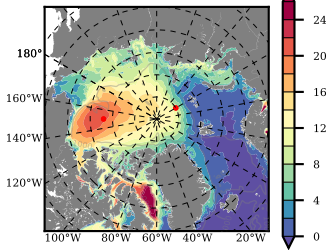

ERA01NEM405ASC mean FWC (m) over 1987

Mean FWC (m) from BG Obs Sys. (Proshutinsky et al. GRL2018) over year 2003-2017

Mean FWC (m) from Init State

ERA01NEM405ASC mean SSH anomaly

Mean DOT from Armitage et al. 2017 2003-2014