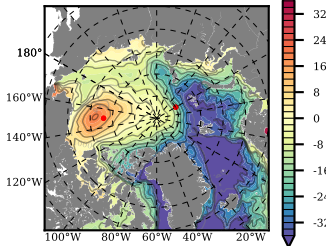

ERA01NEM405ASC mean FWC (m) over 1987

Mean FWC (m) from BG Obs Sys. (Proshutinsky et al. GRL2018) over year 2003-2017

Mean FWC (m) from Init State

ERA01NEM405ASC mean SSH anomaly

Mean DOT from Armitage et al. 2017 2003-2014