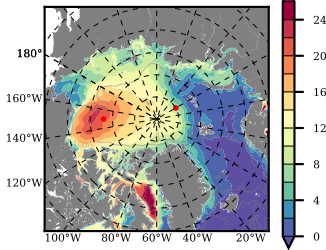

ERA01NEM405ASC mean FWC (m) over 1988

Mean FWC (m) from BG Obs Sys. (Proshutinsky et al. GRL2018) over year 2003-2017

Mean FWC (m) from Init State

ERA01NEM405ASC mean SSH anomaly

Mean DOT from Armitage et al. 2017 2003-2014