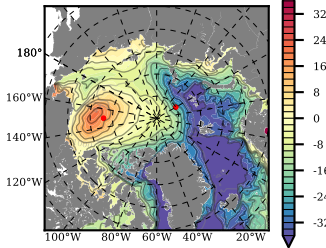

ERA01NEM405ASC mean FWC (m) over 1988

Mean FWC (m) from BG Obs Sys. (Proshutinsky et al. GRL2018) over year 2003-2017

Mean FWC (m) from Init State

ERA01NEM405ASC mean SSH anomaly

Mean DOT from Armitage et al. 2017 2003-2014