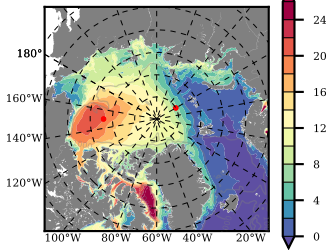

ERA01NEM405ASC mean FWC (m) over 1989

Mean FWC (m) from BG Obs Sys. (Proshutinsky et al. GRL2018) over year 2003-2017

Mean FWC (m) from Init State

ERA01NEM405ASC mean SSH anomaly

Mean DOT from Armitage et al. 2017 2003-2014