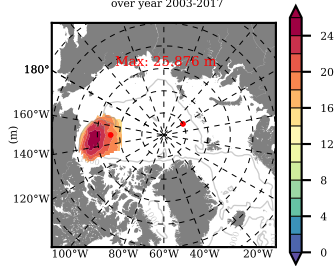

ERA01NEM405ASC mean FWC (m) over 1989

Mean FWC (m) from BG Obs Sys. (Proshutinsky et al. GRL2018) over year 2003-2017

Mean FWC (m) from Init State

ERA01NEM405ASC mean SSH anomaly

Mean DOT from Armitage et al. 2017 2003-2014