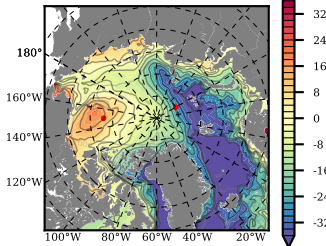

ERA01NEM405ASC mean FWC (m) over 1989

Mean FWC (m) from BG Obs Sys. (Proshutinsky et al. GRL2018) over year 2003-2017

Mean FWC (m) from Init State

ERA01NEM405ASC mean SSH anomaly

Mean DOT from Armitage et al. 2017 2003-2014