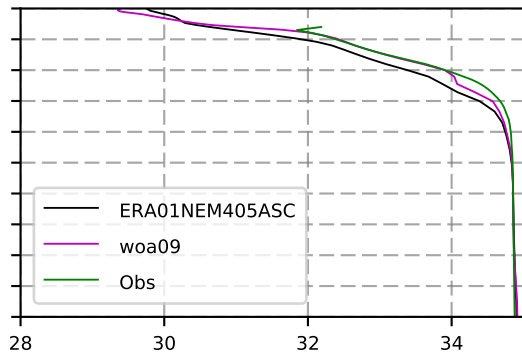

1982 mean temperature
@ moor Arctic B box

1982 mean Salinity
@ moor Arctic B box

@ moor EUR box

@ moor EUR box