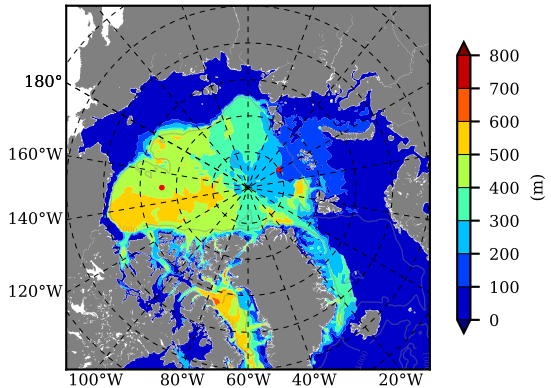

ERA01NEM405CRE AW Max Temp over 1979

AW Max Temp from PHC 3.0

ERA01NEM405CRE AW Max Temp depth

AW Max Temp depth from PHC 3.0