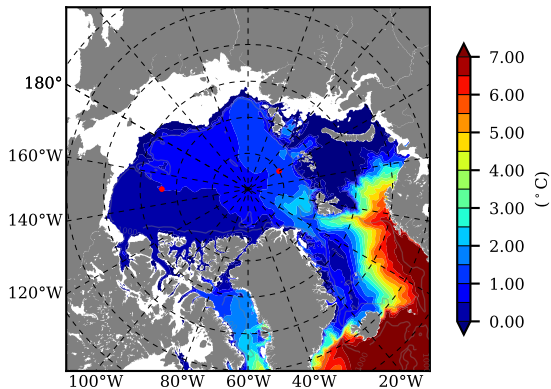

ERA01NEM405CRE AW Max Temp over 1979

AW Max Temp from PHC 3.0

ERA01NEM405CRE AW Max Temp depth

AW Max Temp depth from PHC 3.0