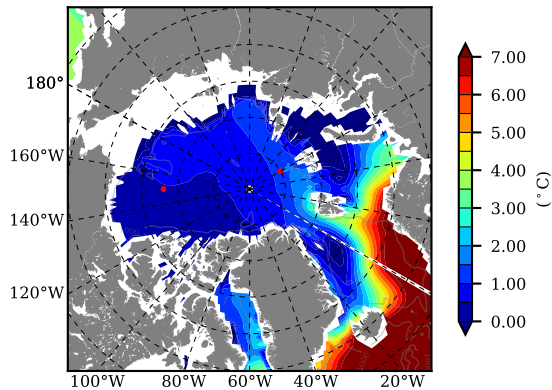

ERA01NEM405CRE AW Max Temp over 1980

AW Max Temp from PHC 3.0

ERA01NEM405CRE AW Max Temp depth

AW Max Temp depth from PHC 3.0