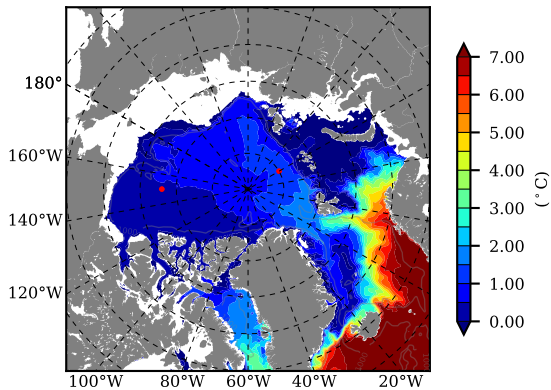

ERA01NEM405CRE AW Max Temp over 1980

AW Max Temp from PHC 3.0

ERA01NEM405CRE AW Max Temp depth

AW Max Temp depth from PHC 3.0