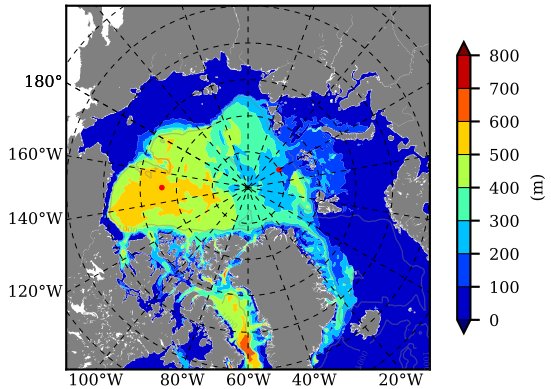

ERA01NEM405CRE AW Max Temp over 1980

AW Max Temp from PHC 3.0

ERA01NEM405CRE AW Max Temp depth

AW Max Temp depth from PHC 3.0