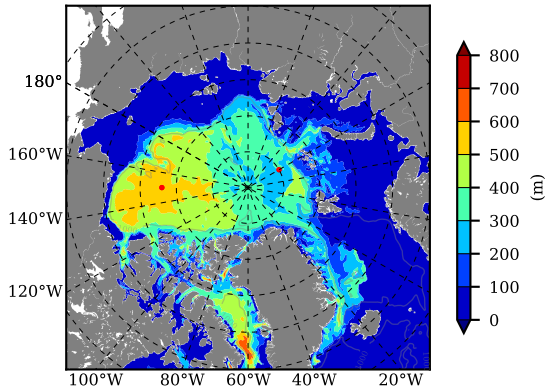

ERA01NEM405CRE AW Max Temp over 1981

AW Max Temp from PHC 3.0

ERA01NEM405CRE AW Max Temp depth

AW Max Temp depth from PHC 3.0