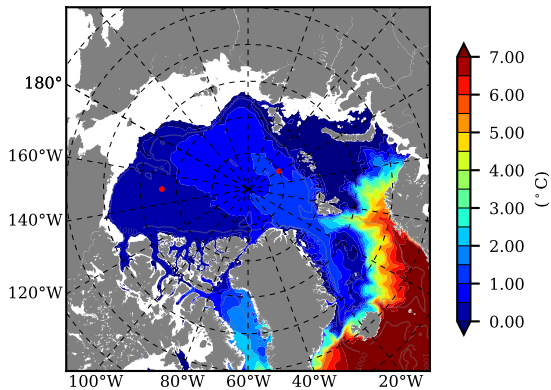

ERA01NEM405CRE AW Max Temp over 1981

AW Max Temp from PHC 3.0

ERA01NEM405CRE AW Max Temp depth

AW Max Temp depth from PHC 3.0