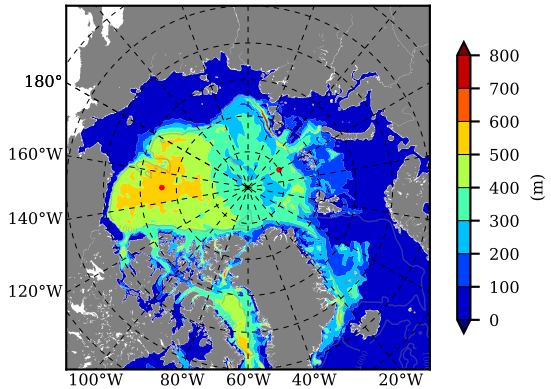

ERA01NEM405CRE AW Max Temp over 1982

AW Max Temp from PHC 3.0

ERA01NEM405CRE AW Max Temp depth

AW Max Temp depth from PHC 3.0