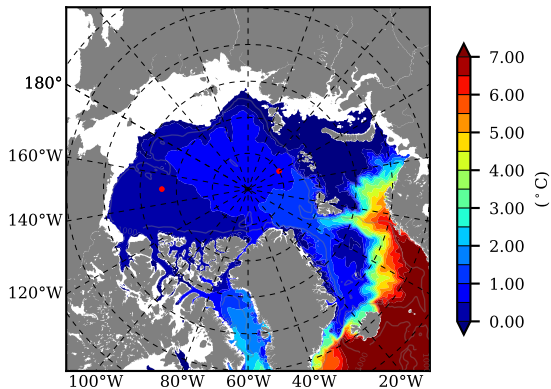

ERA01NEM405CRE AW Max Temp over 1982

AW Max Temp from PHC 3.0

ERA01NEM405CRE AW Max Temp depth

AW Max Temp depth from PHC 3.0