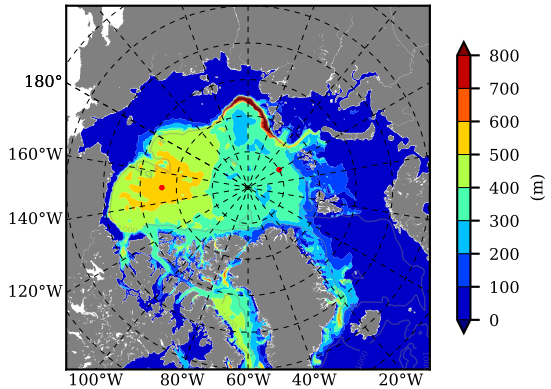

ERA01NEM405CRE AW Max Temp over
1984

AW Max Temp from
PHC 3.0

ERA01NEM405CRE AW Max Temp depth

AW Max Temp depth from
PHC 3.0