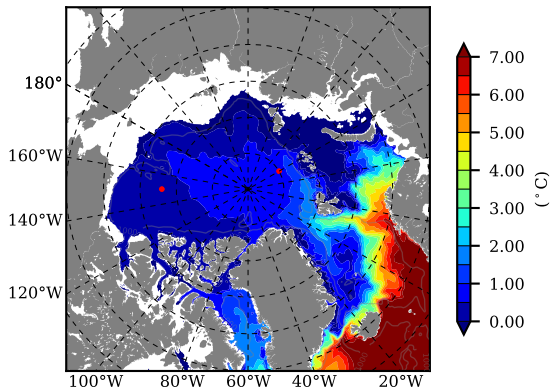

ERA01NEM405CRE AW Max Temp over
1984

AW Max Temp from
PHC 3.0

ERA01NEM405CRE AW Max Temp depth

AW Max Temp depth from
PHC 3.0