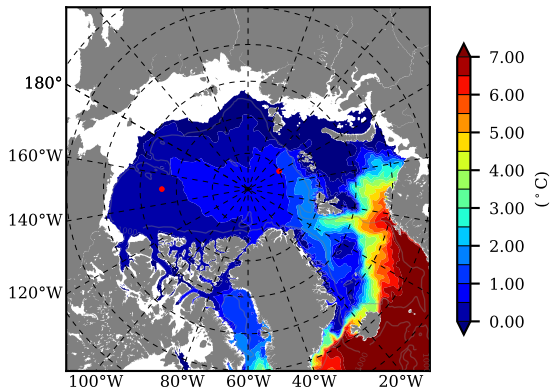

ERA01NEM405CRE AW Max Temp over 1985

AW Max Temp from PHC 3.0

ERA01NEM405CRE AW Max Temp depth

AW Max Temp depth from PHC 3.0