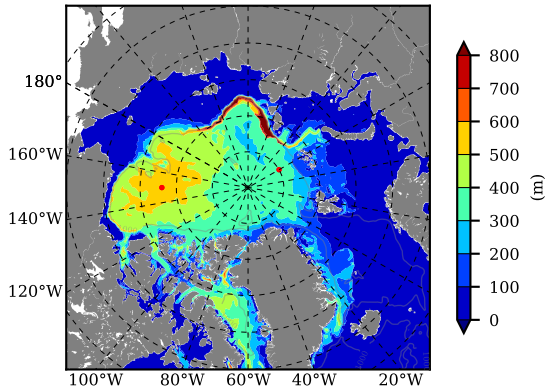

ERA01NEM405CRE AW Max Temp over 1985

AW Max Temp from PHC 3.0

ERA01NEM405CRE AW Max Temp depth

AW Max Temp depth from PHC 3.0