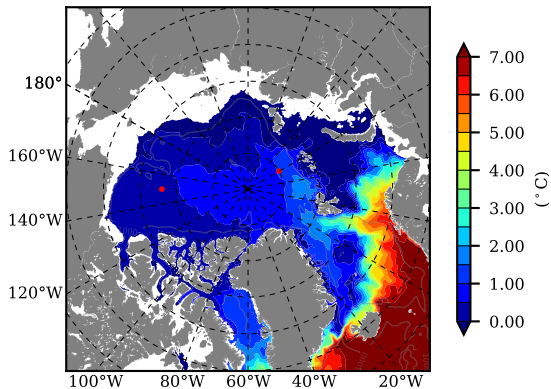

ERA01NEM405CRE AW Max Temp over 1986

AW Max Temp from PHC 3.0

ERA01NEM405CRE AW Max Temp depth

AW Max Temp depth from PHC 3.0