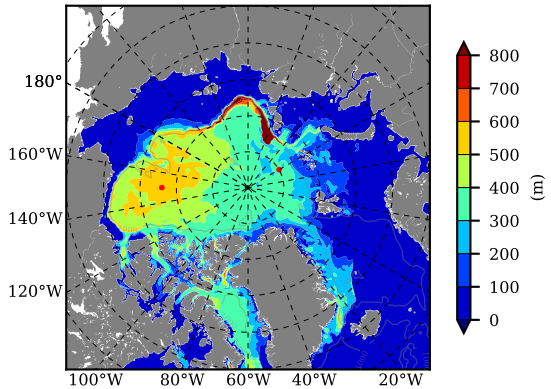

ERA01NEM405CRE AW Max Temp over 1986

AW Max Temp from PHC 3.0

ERA01NEM405CRE AW Max Temp depth

AW Max Temp depth from PHC 3.0