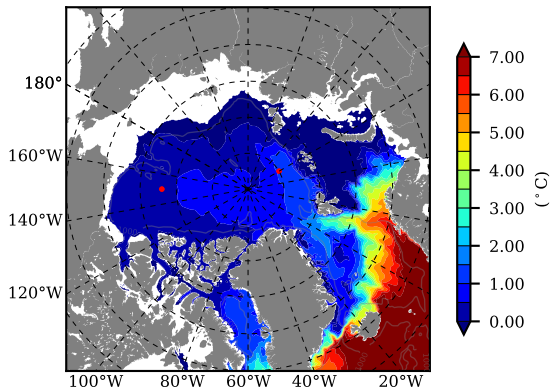

ERA01NEM405CRE AW Max Temp over 1987

AW Max Temp from PHC 3.0

ERA01NEM405CRE AW Max Temp depth

AW Max Temp depth from PHC 3.0