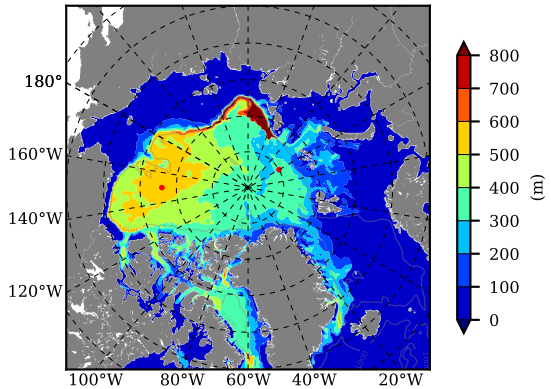

ERA01NEM405CRE AW Max Temp over 1987

AW Max Temp from PHC 3.0

ERA01NEM405CRE AW Max Temp depth

AW Max Temp depth from PHC 3.0