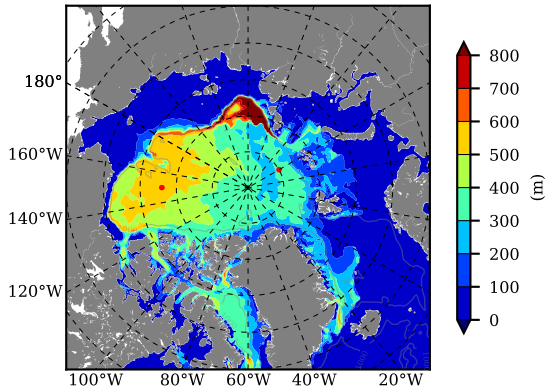

ERA01NEM405CRE AW Max Temp over 1988

AW Max Temp from PHC 3.0

ERA01NEM405CRE AW Max Temp depth

AW Max Temp depth from PHC 3.0