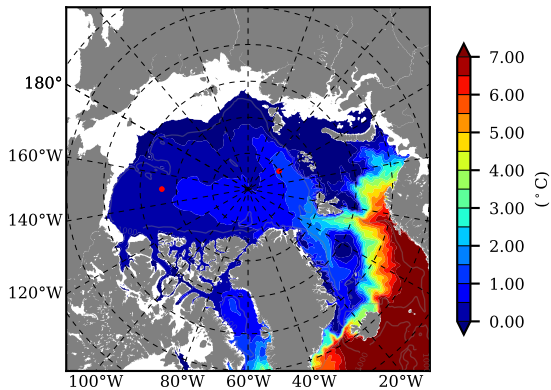

ERA01NEM405CRE AW Max Temp over 1988

AW Max Temp from PHC 3.0

ERA01NEM405CRE AW Max Temp depth

AW Max Temp depth from PHC 3.0