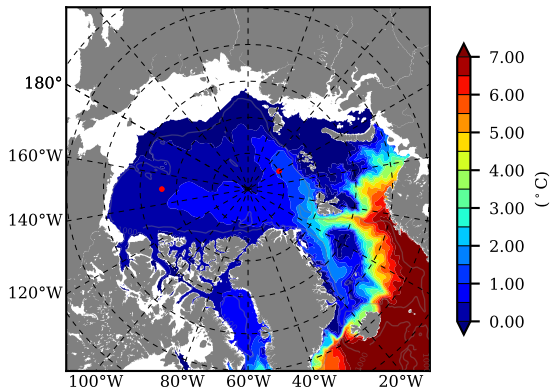

ERA01NEM405CRE AW Max Temp over 1989

AW Max Temp from PHC 3.0

ERA01NEM405CRE AW Max Temp depth

AW Max Temp depth from PHC 3.0