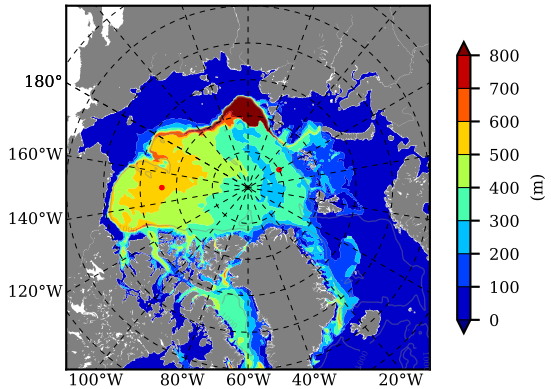

ERA01NEM405CRE AW Max Temp over 1989

AW Max Temp from PHC 3.0

ERA01NEM405CRE AW Max Temp depth

AW Max Temp depth from PHC 3.0