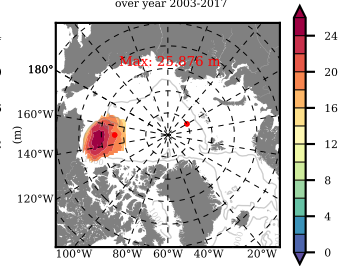

ERA01NEM405CRE mean FWC (m) over 1979

Mean FWC (m) from BG Obs Sys. (Proshutinsky et al. GRL2018) over year 2003-2017

Mean FWC (m) from Init State

ERA01NEM405CRE mean SSH anomaly

Mean DOT from Armitage et al. 2017 2003-2014