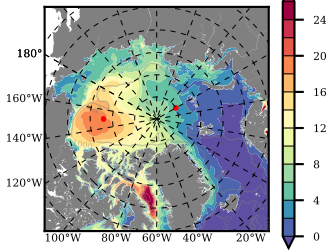

ERA01NEM405CRE mean FWC (m) over 1979

Mean FWC (m) from BG Obs Sys. (Proshutinsky et al. GRL2018) over year 2003-2017

Mean FWC (m) from Init State

ERA01NEM405CRE mean SSH anomaly

Mean DOT from Armitage et al. 2017 2003-2014