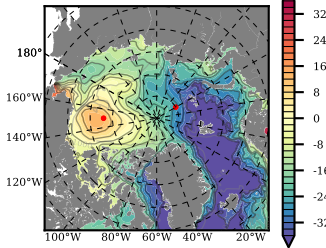

ERA01NEM405CRE mean FWC (m) over 1979

Mean FWC (m) from BG Obs Sys. (Proshutinsky et al. GRL2018) over year 2003-2017

Mean FWC (m) from Init State

ERA01NEM405CRE mean SSH anomaly

Mean DOT from Armitage et al. 2017 2003-2014