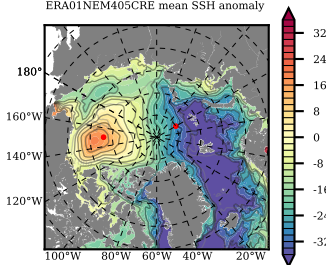

ERA01NEM405CRE mean FWC (m) over 1980

Mean FWC (m) from BG Obs Sys. (Proshutinsky et al. GRL2018) over year 2003-2017

Mean FWC (m) from Init State

ERA01NEM405CRE mean SSH anomaly

Mean DOT from Armitage et al. 2017 2003-2014