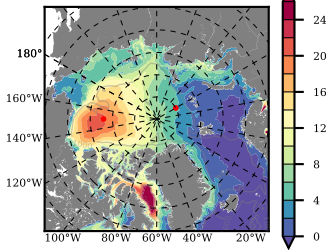

ERA01NEM405CRE mean FWC (m) over 1980

Mean FWC (m) from BG Obs Sys. (Proshutinsky et al. GRL2018) over year 2003-2017

Mean FWC (m) from Init State

ERA01NEM405CRE mean SSH anomaly

Mean DOT from Armitage et al. 2017 2003-2014