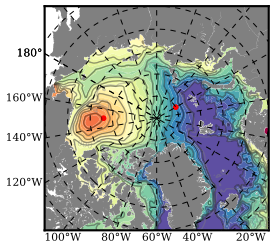

ERA01NEM405CRE mean FWC (m) over 1981

Mean FWC (m) from BG Obs Sys. (Proshutinsky et al. GRL2018) over year 2003-2017

Mean FWC (m) from Init State

ERA01NEM405CRE mean SSH anomaly

Mean DOT from Armitage et al. 2017 2003-2014