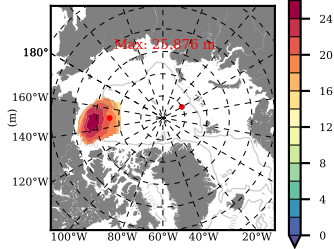

ERA01NEM405CRE mean FWC (m) over 1981

Mean FWC (m) from BG Obs Sys. (Proshutinsky et al. GRL2018) over year 2003-2017

Mean FWC (m) from Init State

ERA01NEM405CRE mean SSH anomaly

Mean DOT from Armitage et al. 2017 2003-2014