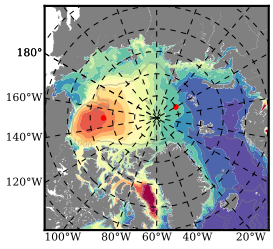

ERA01NEM405CRE mean FWC (m) over 1981

Mean FWC (m) from BG Obs Sys. (Proshutinsky et al. GRL2018) over year 2003-2017

Mean FWC (m) from Init State

ERA01NEM405CRE mean SSH anomaly

Mean DOT from Armitage et al. 2017 2003-2014