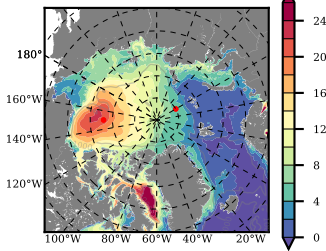

ERA01NEM405CRE mean FWC (m) over 1982

Mean FWC (m) from BG Obs Sys. (Proshutinsky et al. GRL2018) over year 2003-2017

Mean FWC (m) from Init State

ERA01NEM405CRE mean SSH anomaly

Mean DOT from Armitage et al. 2017 2003-2014