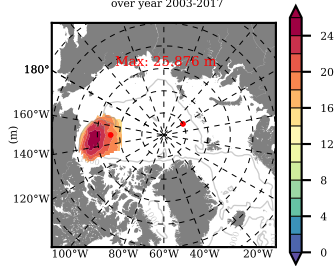

ERA01NEM405CRE mean FWC (m) over 1982

Mean FWC (m) from BG Obs Sys. (Proshutinsky et al. GRL2018) over year 2003-2017

Mean FWC (m) from Init State

ERA01NEM405CRE mean SSH anomaly

Mean DOT from Armitage et al. 2017 2003-2014