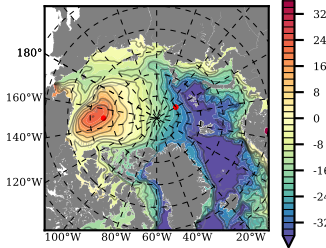

ERA01NEM405CRE mean FWC (m) over 1982

Mean FWC (m) from BG Obs Sys. (Proshutinsky et al. GRL2018) over year 2003-2017

Mean FWC (m) from Init State

ERA01NEM405CRE mean SSH anomaly

Mean DOT from Armitage et al. 2017 2003-2014