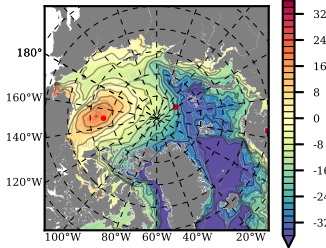

ERA01NEM405CRE mean FWC (m) over 1984

Mean FWC (m) from BG Obs Sys. (Proshutinsky et al. GRL2018) over year 2003-2017

Mean FWC (m) from Init State

ERA01NEM405CRE mean SSH anomaly

Mean DOT from Armitage et al. 2017 2003-2014