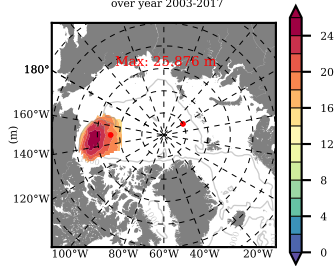

ERA01NEM405CRE mean FWC (m) over 1984

Mean FWC (m) from BG Obs Sys. (Proshutinsky et al. GRL2018) over year 2003-2017

Mean FWC (m) from Init State

ERA01NEM405CRE mean SSH anomaly

Mean DOT from Armitage et al. 2017 2003-2014