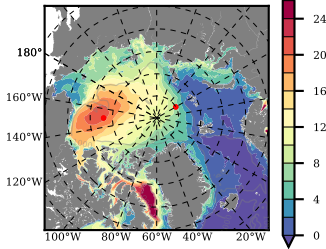

ERA01NEM405CRE mean FWC (m) over 1984

Mean FWC (m) from BG Obs Sys. (Proshutinsky et al. GRL2018) over year 2003-2017

Mean FWC (m) from Init State

ERA01NEM405CRE mean SSH anomaly

Mean DOT from Armitage et al. 2017 2003-2014